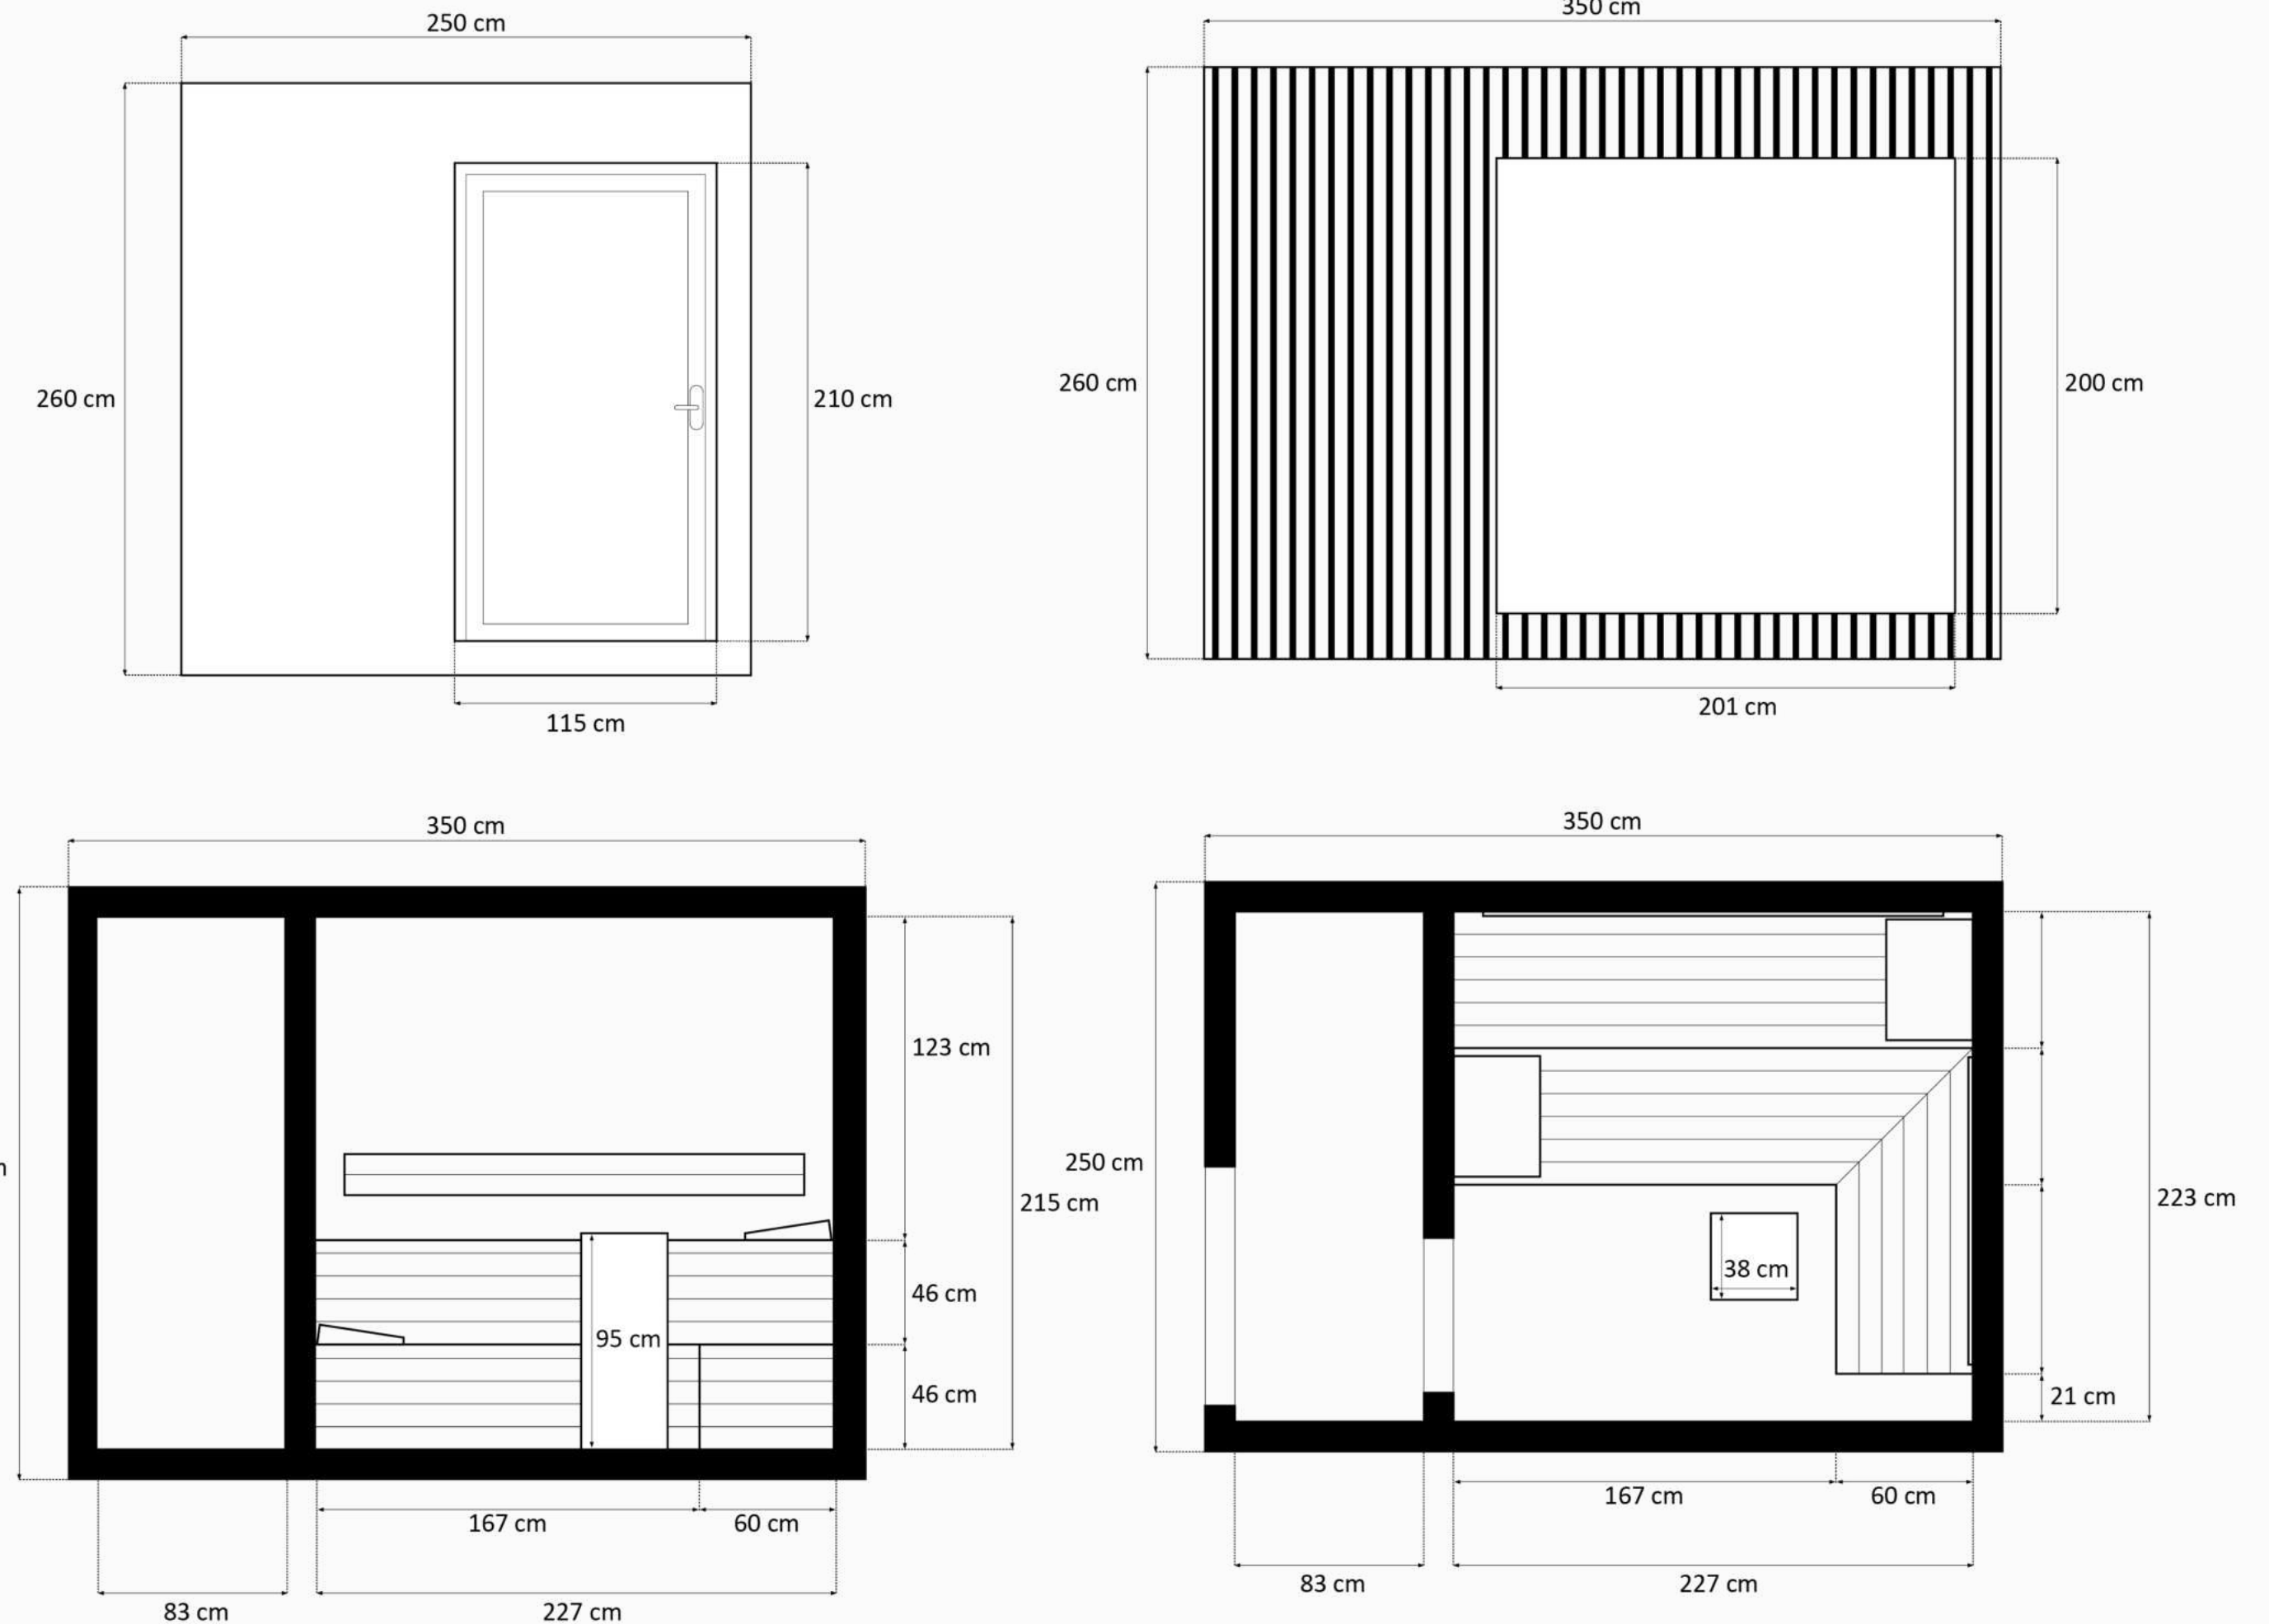

**E U R O P O O L
S P A S A U N A**

You can be sure that you won't find such a sauna anywhere else. It's not just about the appearance (although we've taken care of the design from the roof down to the smallest screw), but above all, about the quality. For 15 years, we've been serving premium customers, and we know that traditional solutions don't meet their expectations. That's why we've taken care of every detail. Europool Spa Sauna is handcrafted, using durable wood, innovative heaters, and convenient controllers. It's a premium product that will provide you with luxury on your terms.

Sauna Type: Finnish, outdoor Sauna
Dimensions: 2500 x 3500 x 2600 mm
Capacity: 6 persons
Temperature Range: approx. 40 – 110°C
Sauna Weight: 2800 kg
Wall Thickness: 130 mm
Number of Rooms: 2
Sauna Room Dimensions: 2270 x 2230 mm
Vestibule Dimensions: 830 x 2230 mm
Door Dimensions: 2100 x 1150 mm
Window Dimensions: 2000 x 2010 mm
Window Type: 3-pane, 2-chambered window
Insulation: mineral rock wool 10 cm
Sauna construction material: thermorys aspen/alder wood (benches), Saunaply wood (interior), HPL board (housing), polypropylene (flooring), steel structure
Heater: Tulikivi HUURRE / Tulikivi KUURA
Controller: HUUM UKU
Included Accessories: Bluetooth audio system, thermometer, hourglass, bucket, ladle
Sauna Warranty: 2 years
Lead Time: 4-5 weeks