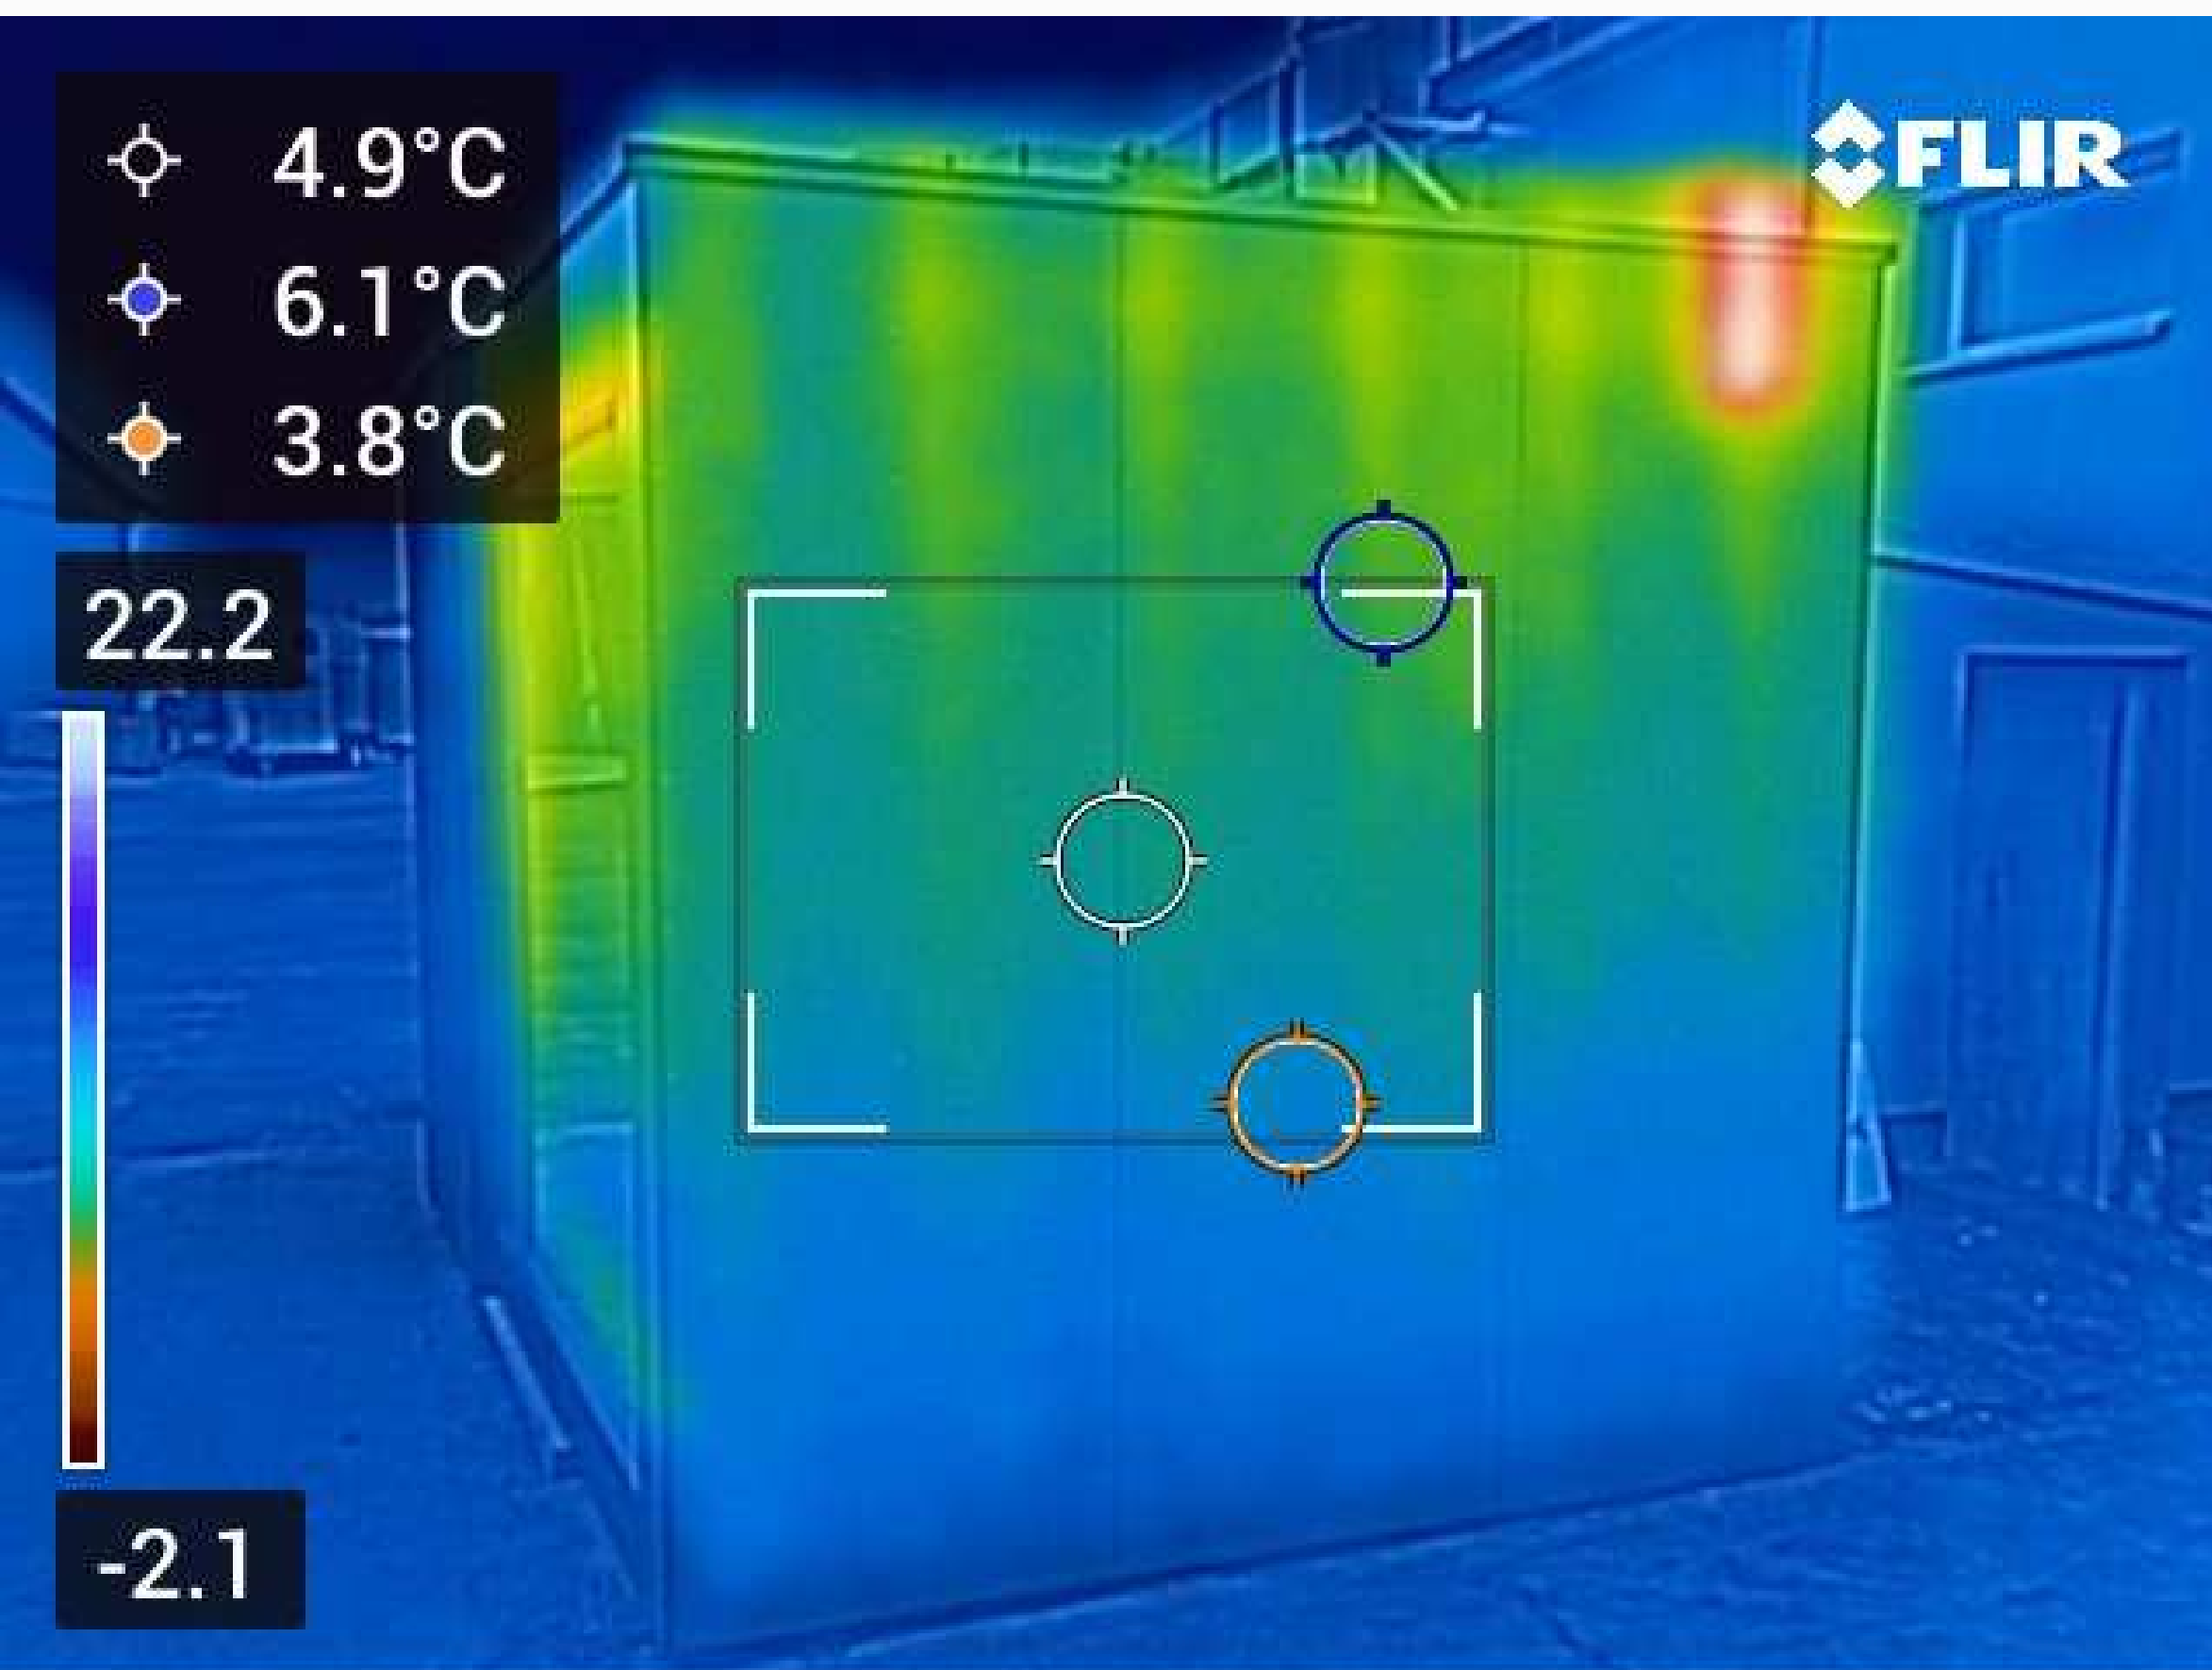

INSULATION -
10MM MINERAL
ROCK WOOL

Inadequate insulation in the sauna increases electricity consumption and significantly prolongs the heating time. Our entire sauna is insulated with mineral rock wool, ensuring it retains heat effectively, doesn't release warmth to the surroundings, heats up quickly, and is energy-efficient.