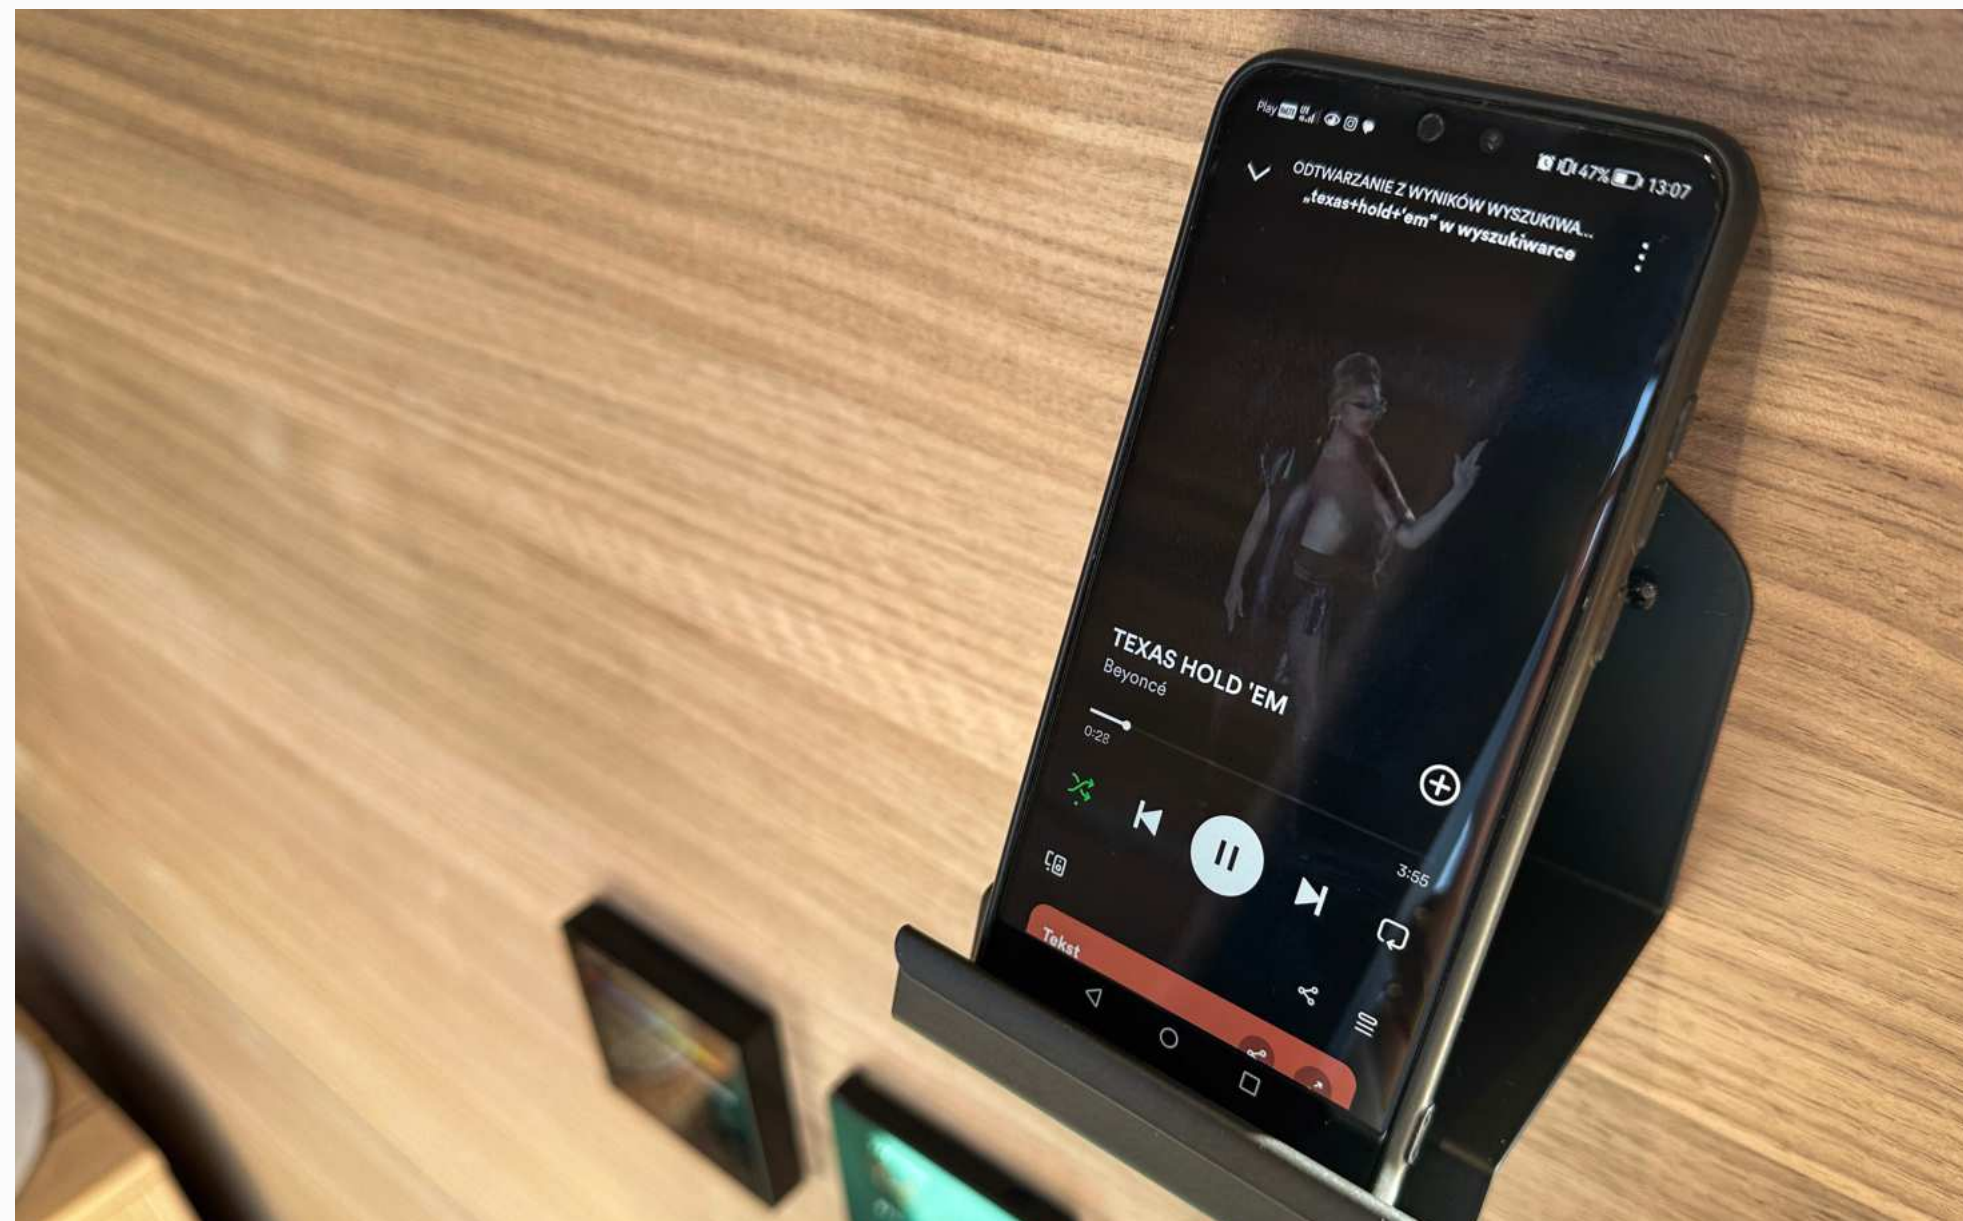

H U U M U K U C O N T R O L L E R

In budget saunas, controllers are omitted, and the heater is manually set using knobs. The Estonian HUUM UKU controller enables easy and quick sauna control. You can connect to it via Bluetooth with your phone and start heating the sauna while you're still away from home.