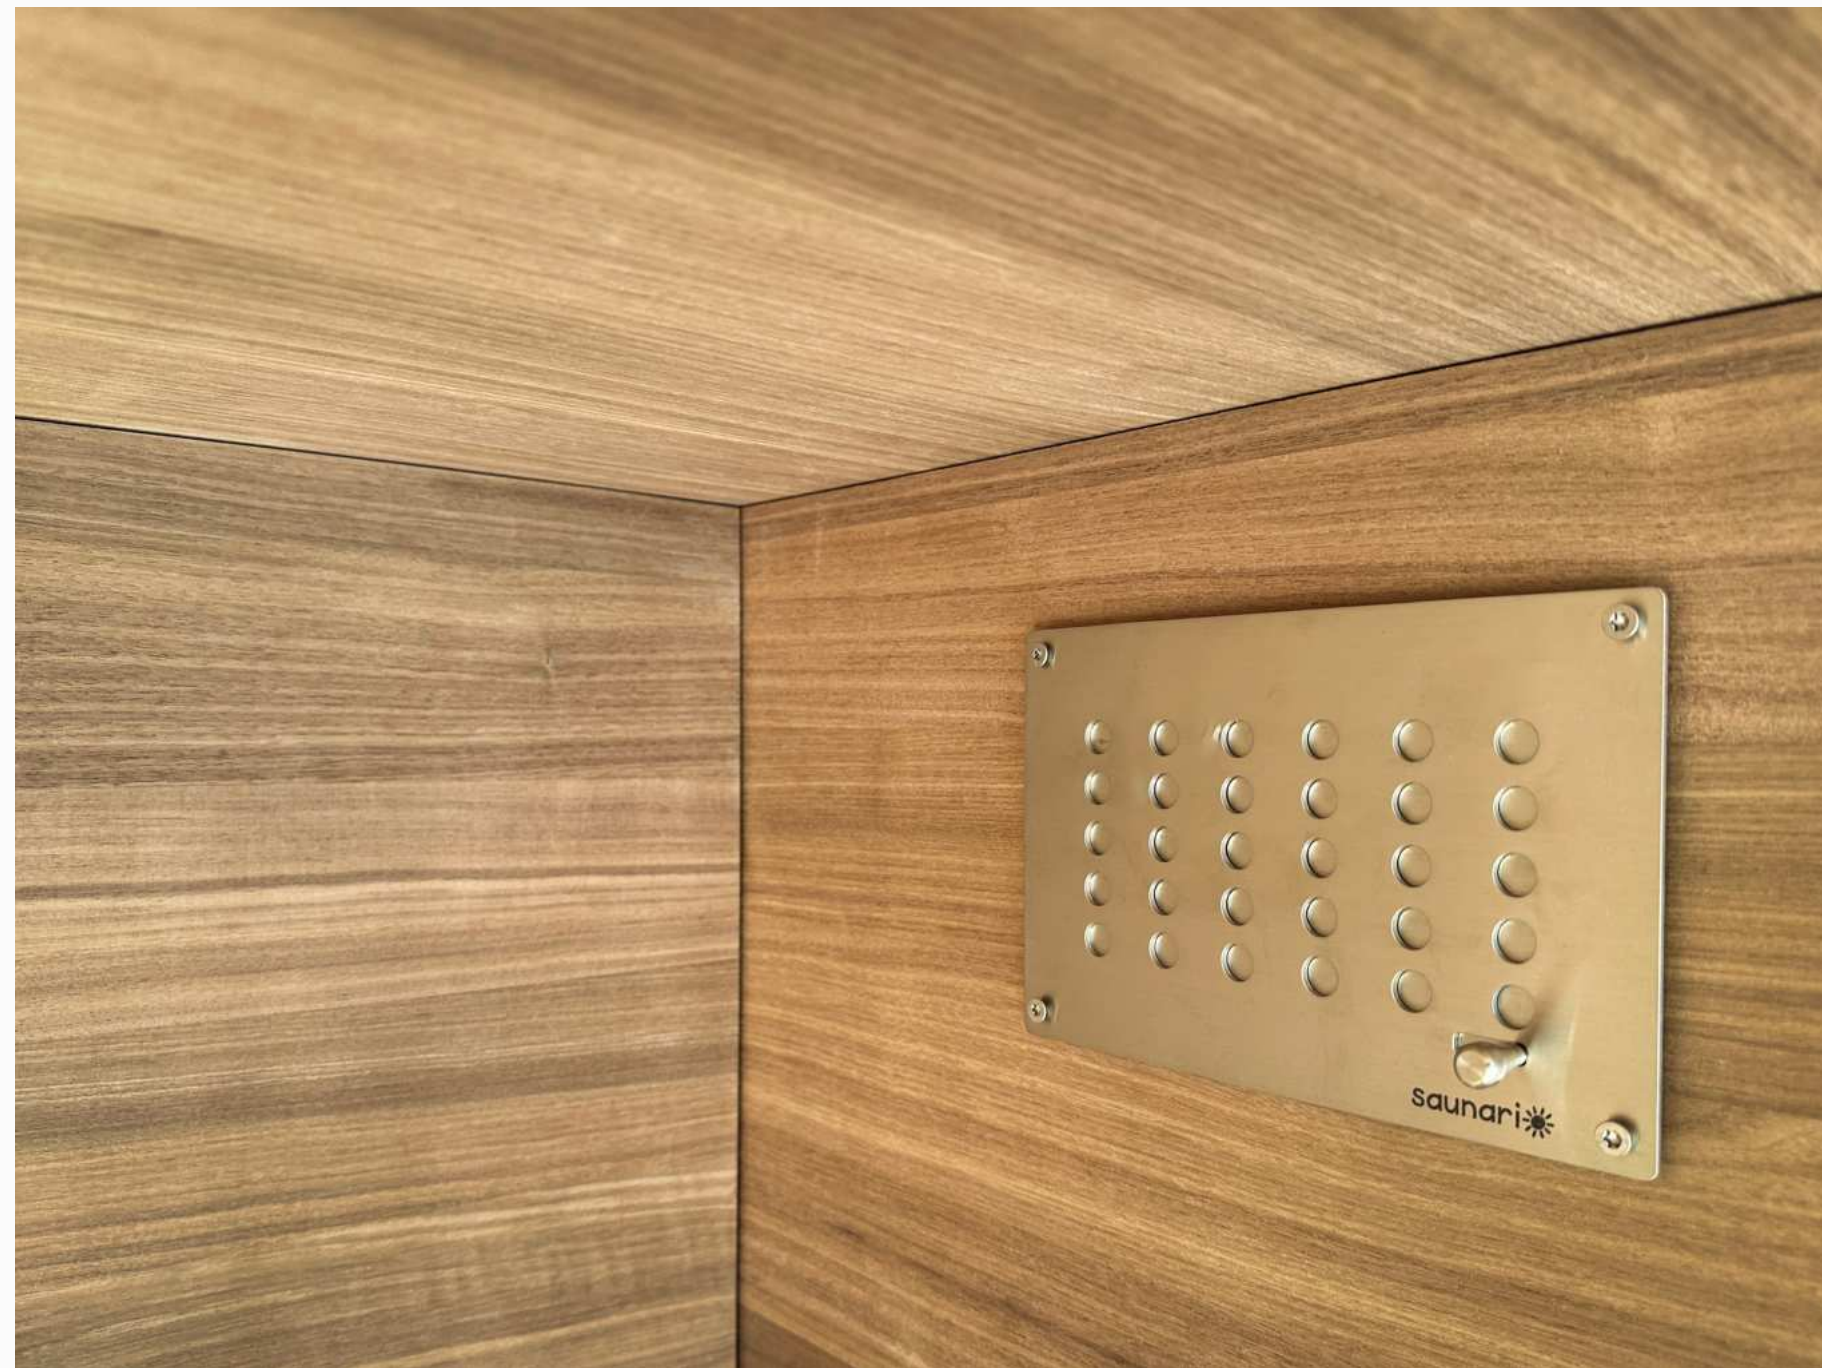

Sauna Type: Finnish, outdoor Sauna
 Dimensions: 2500 x 3500 x 2600 mm
 Capacity: 6 persons
 Temperature Range: approx. 40 – 110°C
 Sauna Weight: 2800 kg
 Wall Thickness: 130 mm
 Number of Rooms: 2
 Sauna Room Dimensions: 2270 x 2230 mm
 Vestibule Dimensions: 830 x 2230 mm
 Door Dimensions: 2100 x 1150 mm
 Window Dimensions: 2000 x 2010 mm
 Window Type: 3-pane, 2-chambered window
 Insulation: mineral rock wool 10 cm
 Sauna construction material: thermorys aspen/alder wood (benches), Saunaply wood (interior), HPL board (housing), polypropylene (flooring), steel structure
 Heater: Tulikivi HUURRE / Tulikivi KUURA
 Controller: HUUM UKU
 Included Accessories: Bluetooth audio system, thermometer, hourglass, bucket, ladle
 Sauna Warranty: 2 years
 Lead Time: 4-5 weeks