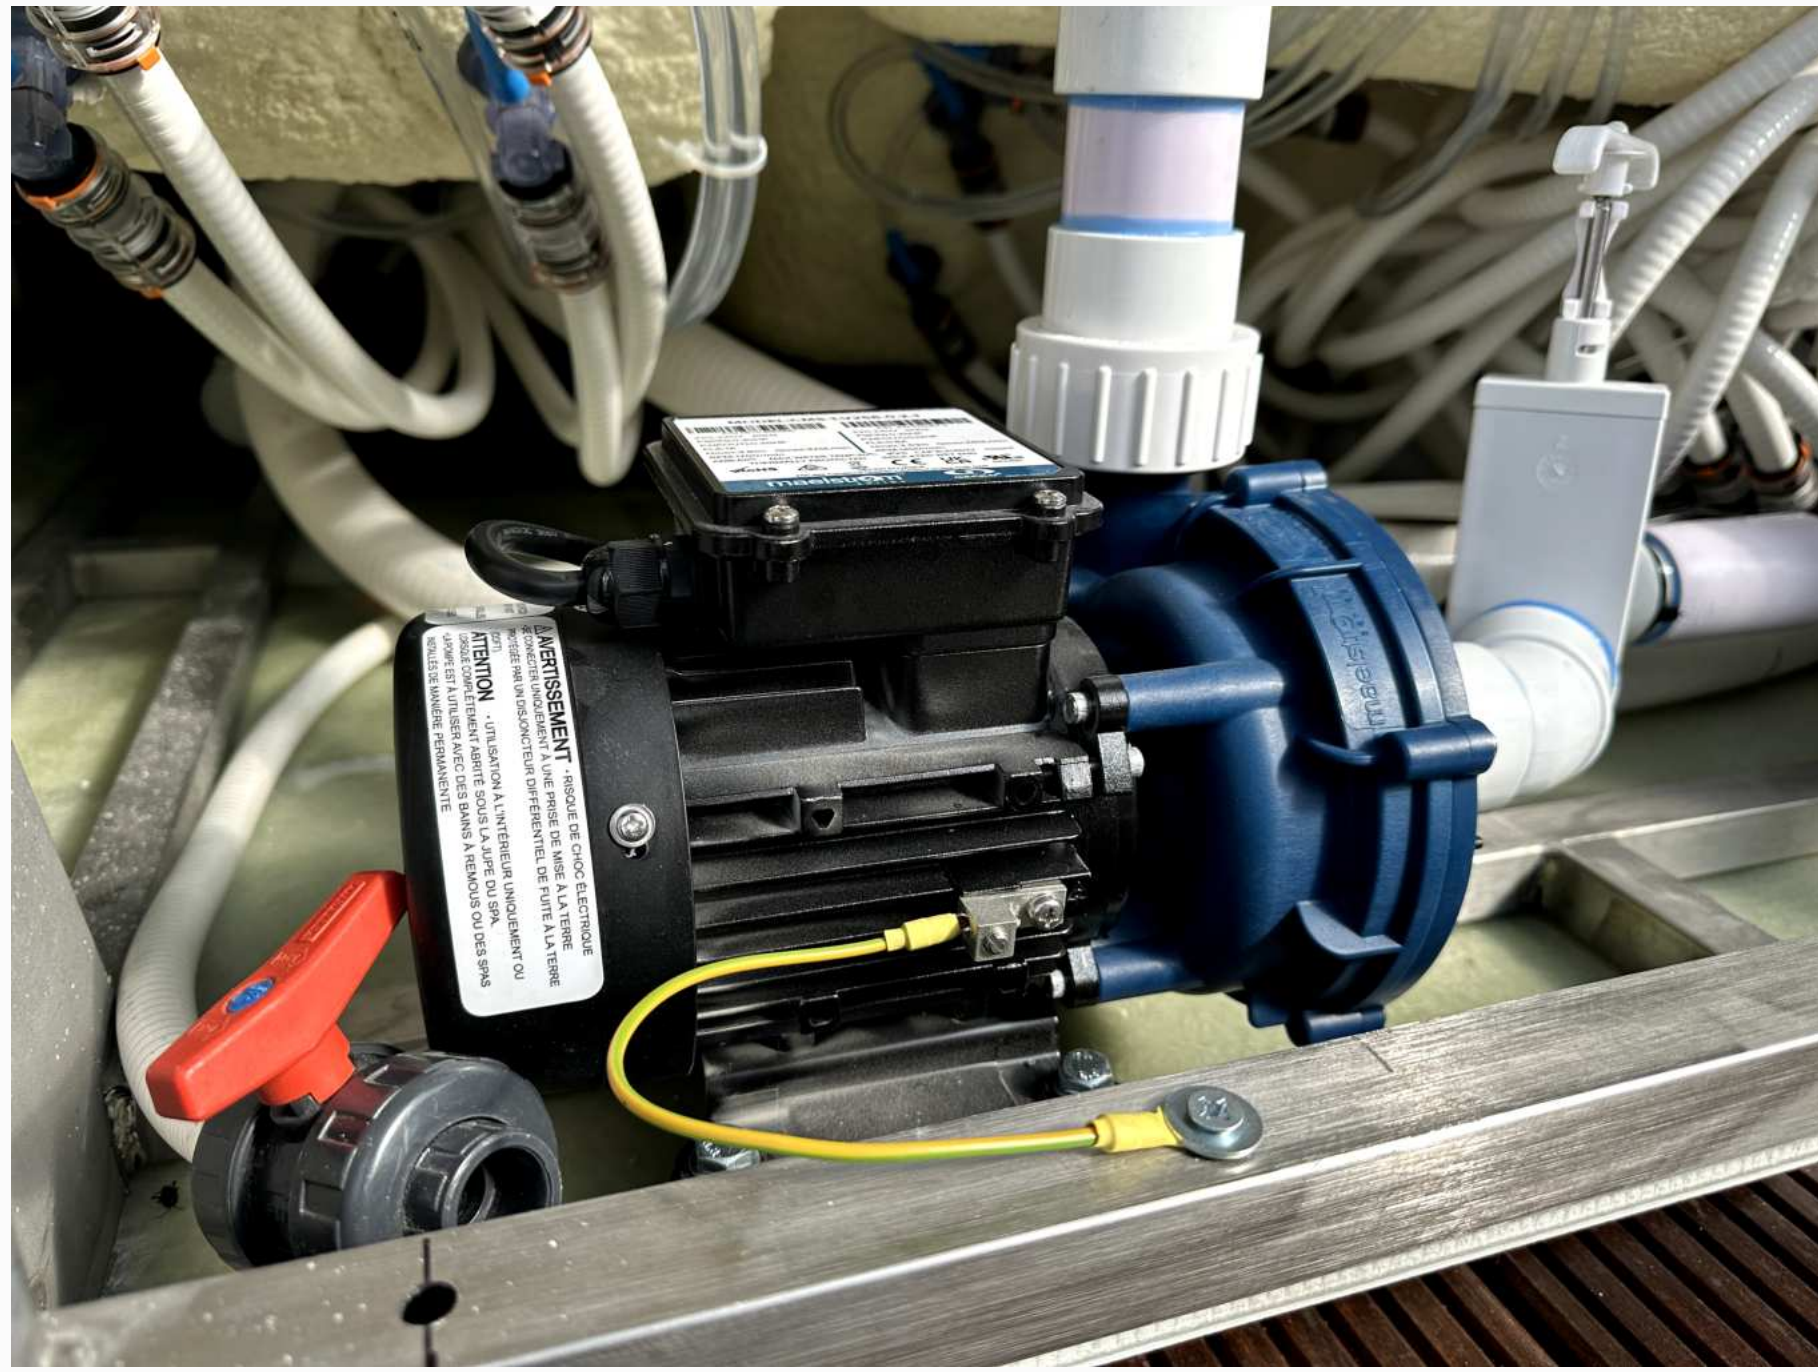

C O M P O N E N T S
F R O M   T H E   C A N A D I A N
C O M P A N Y   G E C K O

Jacuzzi tubs are often equipped with Chinese components, which can lead to durability and servicing issues. The devices used in our jacuzzis, such as pumps, touch screens, and heaters, come from a leading global manufacturer. This ensures quality and quiet, energy-efficient operation.