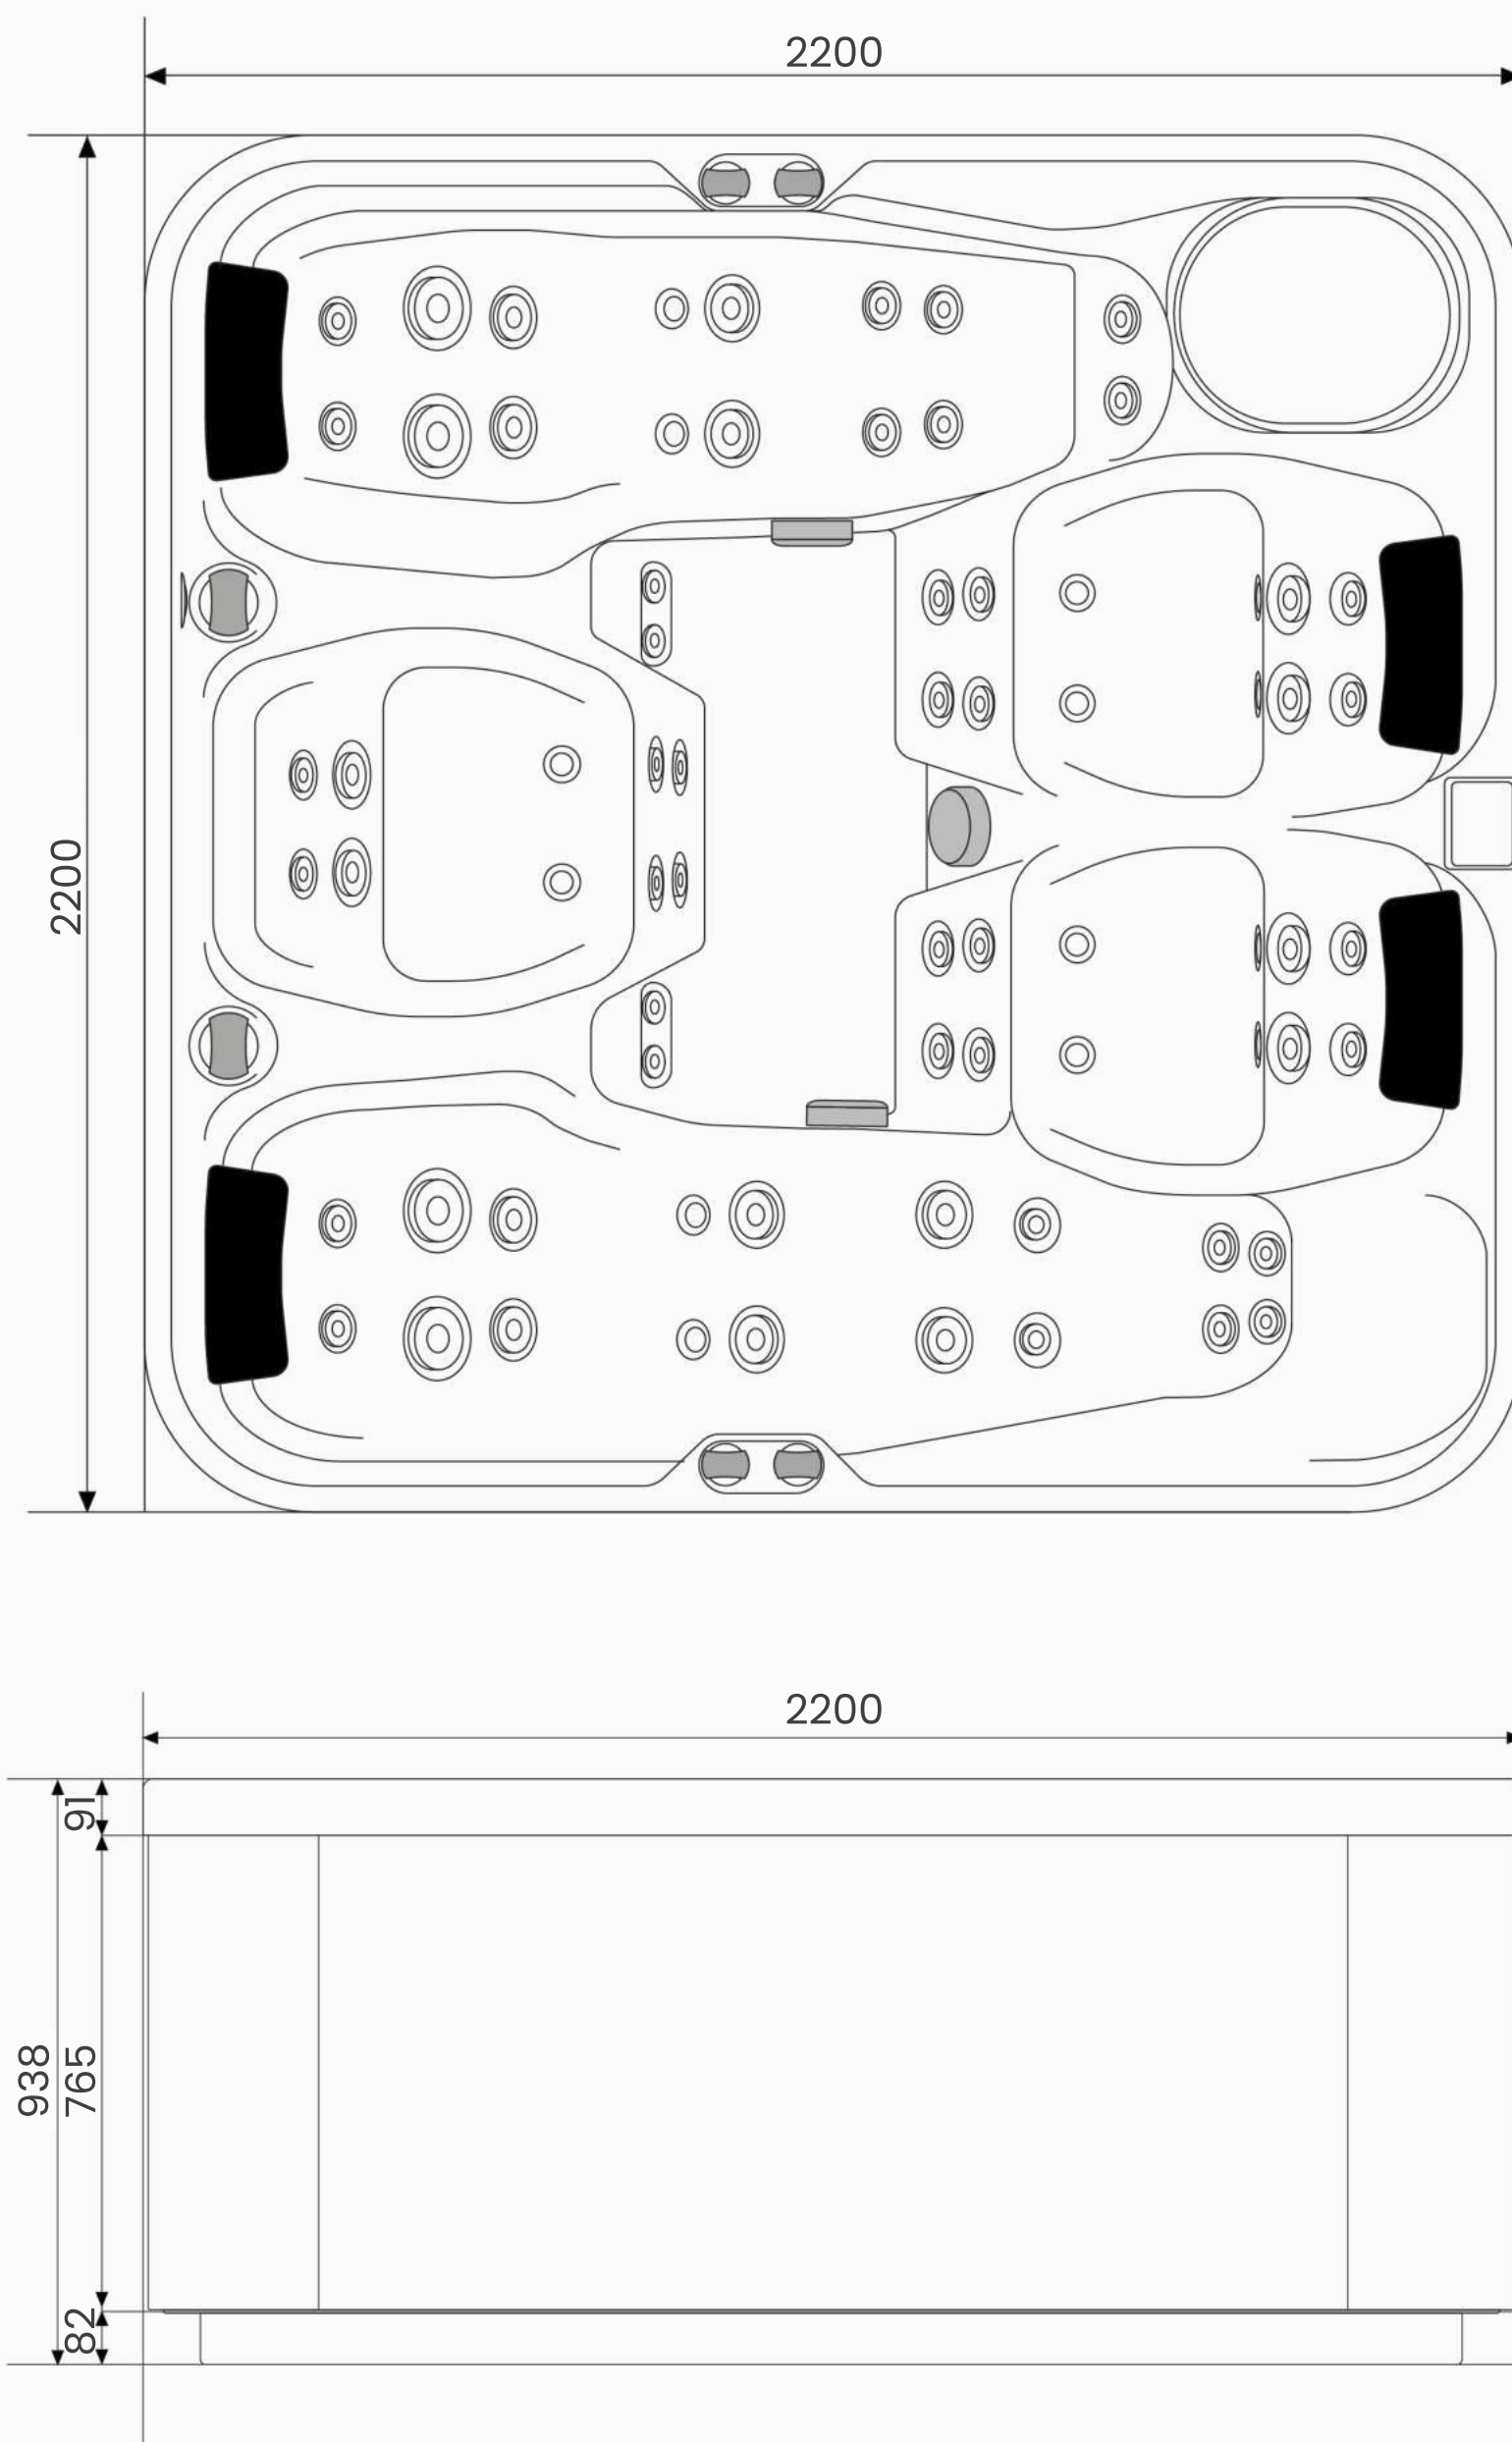

GARDEN JACUZZI

Europool spa

THE ONLY PRODUCTION IN POLAND
INNOVATIVE SOLUTIONS

QUALITY  DESIGN

Model: Elysium
 Capacity: 5 person - (2 lounges + 3 seats)
 Size: 2,20m x 2,20m x 0,92m (1,04 with cover)
 Water Capacity: ok. 1400 l
 Net Weight: 300 kg
 Full of water weight: ok. 1700 kg
 Voltage: 230 V / 50 Hz (Single Phase) / 32 A / 400 V / 50 Hz (Triple Phase) / 32 A
 Shell material: USA acrylic Plaskolite 3,8mm + barriercoat + fiberglass
 Control System: Gecko In.YE3
 Heater: Gecko 3kW
 Pump: Gecko 2 x 3HP 1-speed massage pump, Gecko 1x0,25HP circulation Pump
 Water purification: UV + Ozone System - American CMP
 Paper element filter: 2 pcs.
 Side walls: Perforated Aluminium with quick installation technology. Available in 5 colors
 Skimmer: Aluminium skimmer
 Total Jets: 74 pcs.
 4 inch double rotate jets: 4 pcs.
 3 inch double rotate jets: 10 pcs.
 3 inch single rotate jets: 6 pcs.
 2 inch jets standard: 54 pcs.
 Bottom light 3W: 1 pc. RGB
 Pillow: 4 pcs.
 Water outlet/inlet: 1 pc.
 Small LED lights: 7 pcs.
 Insulated Cover: 1 pc. - made in EU available in 2 colors
 Insulation on tub body: Polyurethan foam
 Insulation on skirt: Aluminium isolation
 Bluetooth waterproof speakers: 2pcs. with Gecko sound system